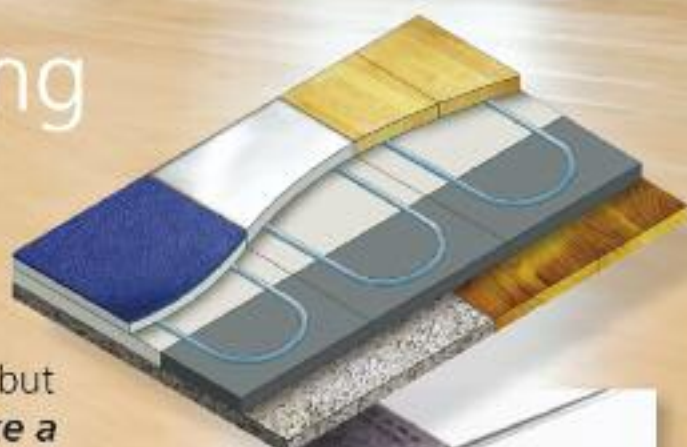

*For full details visit www.freeyourwalls.com

How does it work?

- Overlay™ slim heating panels are just 18mm deep and fit over your existing floor surface
- Narrow gauge warm water pipes fit into pre-routed grooves
- Connect to any heat source, including your existing central heating boiler
- Overlay™ works with renewable energy sources
- More responsive than built in systems